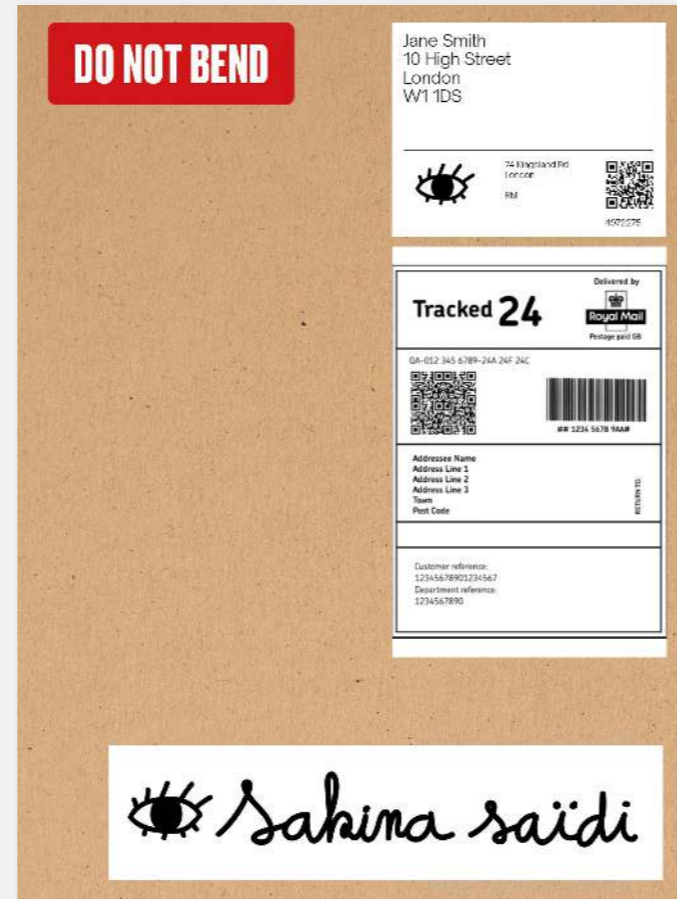

Print in sleeve

Packaging Formats

100mm ————— 420mm

DO NOT BEND

Jane Smith
10 High Street
London
W1 1DS

24 KINGSMORE
LONDON
W1
4872276

Tracked 24

Delivered by
Royal Mail
Priority and 48

SA-032 340 4789-244 24F 24C

Address Name
Address Line 1
Address Line 2
Address Line 3
Town
Post Code

Customer reference: 12345678901234567
Department reference: 1234567890

Sahima saidi

Shipped in envelope

420mm ————— 2000mm

Jane Smith
10 High Street
London
W1 1DS

24 KINGSMORE
LONDON
W1
4872276

Tracked 24

Delivered by
Royal Mail
Priority and 48

SA-032 340 4789-244 24F 24C

Address Name
Address Line 1

Sahima saidi

Label & branding placement

Branding shape options

Rectangle
51mm x 210mm

Circular
50mm x 50mm

Sizes & logo placement

Tube packing & protection

1

**Print rolled with
card outer protection**