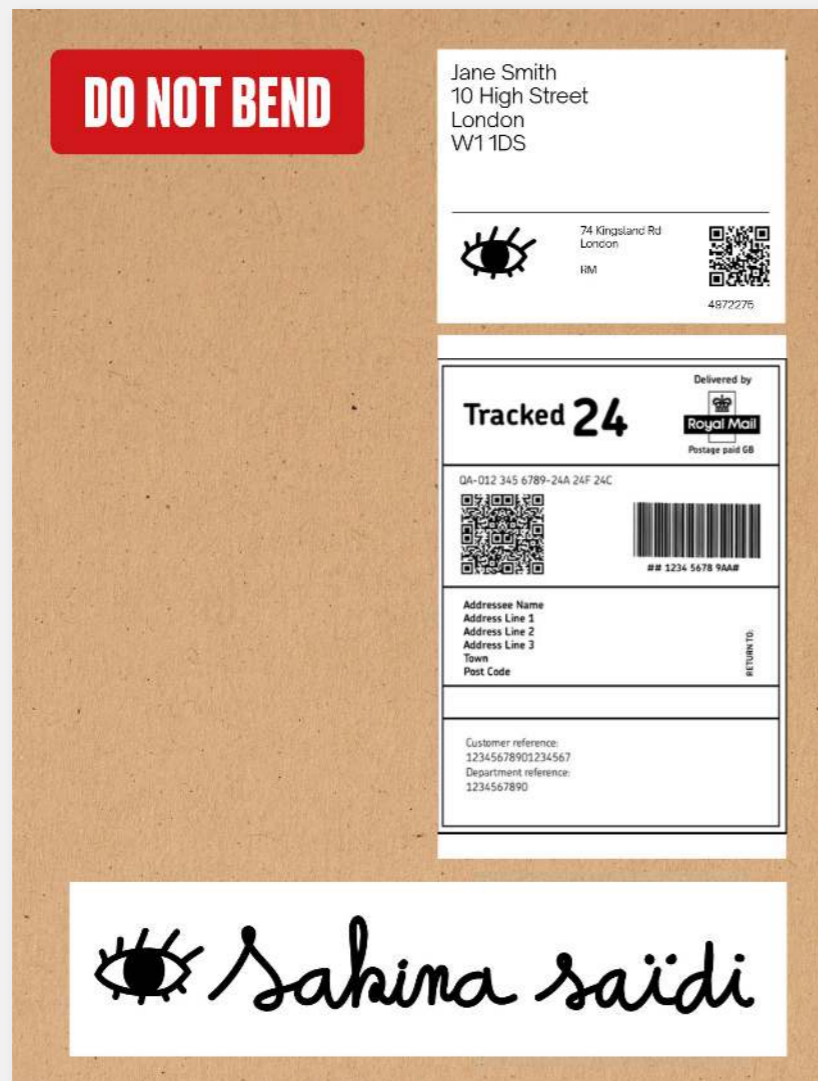

SA-032 340 4789-244 24F 24C

Address Name
Address Line 1
Address Line 2
Address Line 3
Town
Post Code

Customer reference: 12345678901234567
Department reference: 1234567890

Sahima saidi

Shipped in envelope

420mm ————— 2000mm

Jane Smith
10 High Street
London
W1 1DS

24 KINGSMORE
LONDON
W1
4872276

Tracked 24

Delivered by
Royal Mail
Priority and 48

SA-032 340 4789-244 24F 24C

Address Name
Address Line 1

Sahima saidi

Shipped in tube

Envelope packing & protection

1

**Group sleeves
on card stiffener**

2

**Fixed to card
stiffener with stickers**

3

Placed into envelope

Label & branding placement

Branding shape options

Rectangle
51mm x 210mm

Circular
50mm x 50mm

Sizes & logo placement

Tube packing & protection

1

**Print rolled with
card outer protection**